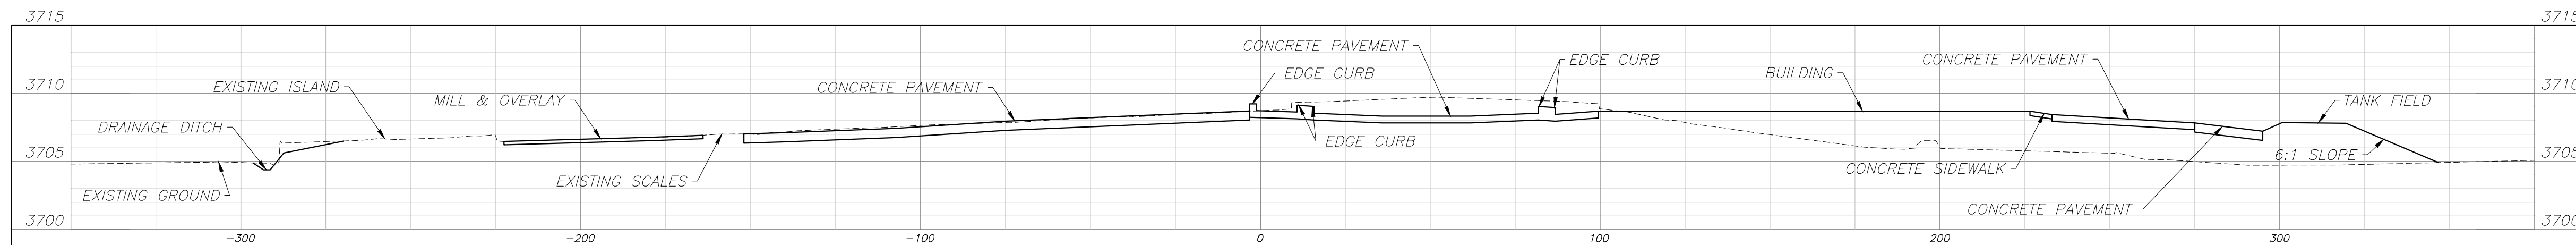

SECTION F-F