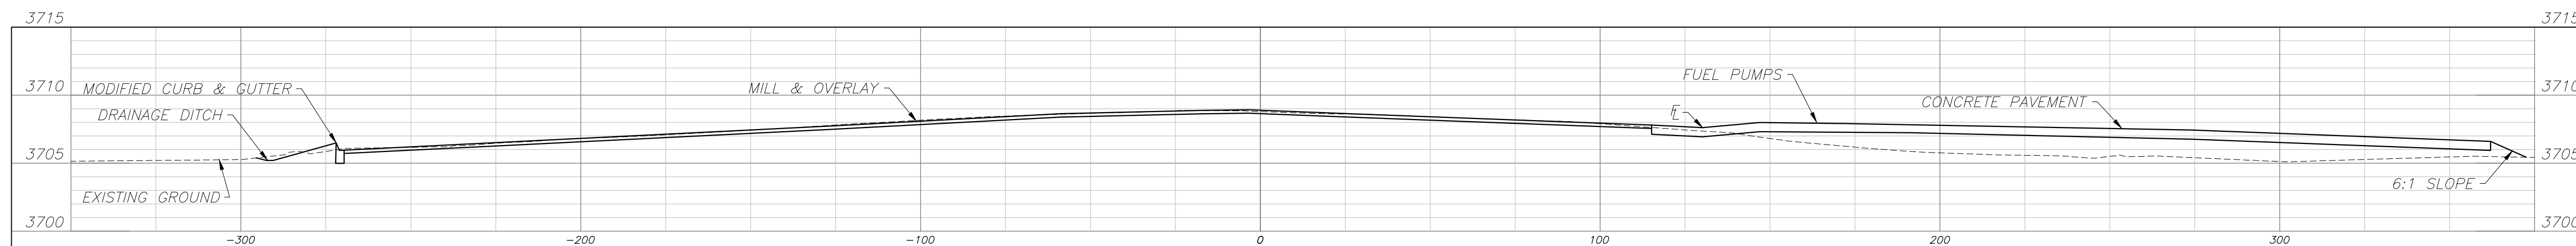

SECTION G-G

HANNEY & ASSOCIATES, ARCHITECTS
1726 South Hillside, Wichita, Kansas, 67211
Phone (316) 683-8965
Fax (316) 684-1441
www.haarchitects.com

24/7 TRAVEL STORE
2020
24-7 TRAVEL STORE
2710 Commerce Rd.
Goodland, Kansas

DRAWINGS ISSUED		
NO.	DATE	ITEM ISSUED
1	9-4-20	ADDENDUM #1

COMPUTER DRAWING

DATE: AUGUST 2020
DRAWN BY: CHECKED BY:

SHEET
C1.4
CROSS SECTIONS
OF SHEETS